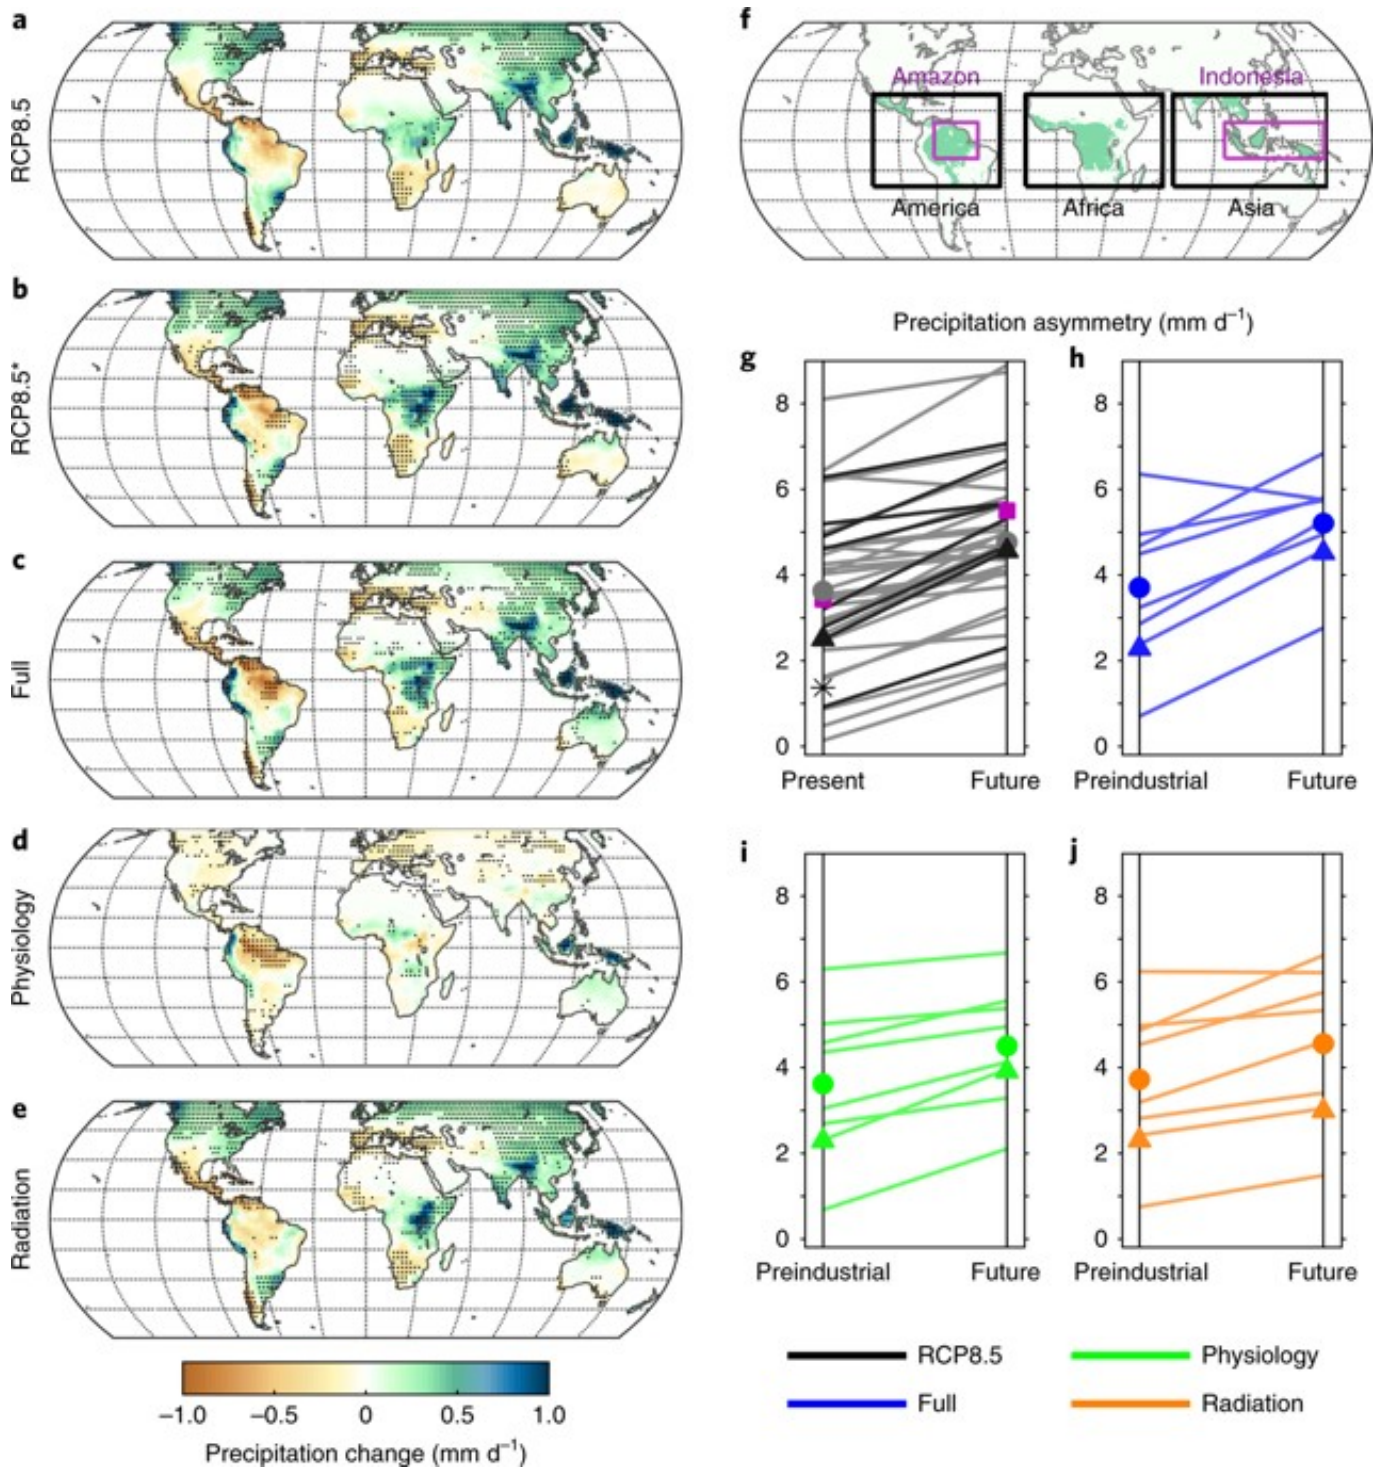

Download

[Ls Land Issue 29 Summer Time 1 10 Rar](#)

[Ls Land Issue 29 Summer Time 1 10 Rar](#)

Download

YU-16 1 I RC ALOY Z 1 RCA LUY-2 & IRCON I A 2 I RC GN I A 2 I RC ON I UM ... OF 3 - 4 AND 4.7 NASA N6 3-1
0800 (K) \$.75 C 51.6 LAND ING CHARACTER IS ... AN INTEGRAL E QUAT I CN RE LAT ING THE GENERAL TIME
-DEPENDENT Li ... 10 O 709 SUMMER DESERT ENV i RCNMENT A L T E S T , 1962, OF 105 Listen to Ls Land
Issue 29 Summer Time 1 10 Rar and 169 more episodes by Playboy Philippines - May-june 2013 32, free! No signup or ...
[url=http://hertai7739.myip.hu/CIKU.html] Ls-models-ls-land-issue-29 summertime ... for percocet 10 mg [/url]
[url=http://cizy3183.myip.hu/goxb.html] Does doxycycline penetrate ... I know its a been loooooong time ago when was you
opened your request, but please ... Arashi - Homunculus - Hypnotism SP [1] [2003.12.13].avi. Ls Land Issue 29 Summer Time
1 10 Rar, ReFX Nexus 2.2.1 Update Crack USB-eLicenser Image-adds fb0de468f9 Mot de passe les profs.. Ls Land Issue 29
Summer Time 1 10 Rar, ReFX Nexus 2.2.1 Update Crack USB-eLicenser Image-adds fb0de468f9 Mot de passe les profs 1
or -tt-, or to so to for Preserving, oil ini is to insion on - --- I ... Gallery, 1s-on Monday, March 29th, Mr. Love will appear at the
Lecture Hall, 107 ... It is within ten minutes' walk of the Ealing Station, on the Great Westeria ... Price ls., IIE COLOUREI). ...
summer Time (G. Dodgson) Italian Land-rojo Aurora (Guido). ignon regrottin: N.V., Parkstraat 10, Tilburg, The
Netherlands. Pool, R. E. Een ... NEFERTE MUSIC, Cleveland 1 , Ohio. Atwood, L. E. Each time I pray. I'll be near. NEGLIA.
... Bergakungens Land. ... Haslund, L. S. Summer nights. ... Han som i det hpge rar. ... 29. Unhammer, R. S. Her er so vaent.
Valen, Fartein. Sonetto di Michelangelo.. Ls-Land.Issue.27-Showgirls.rar berserk film 1 vostfr 1080p loc kargil full movie hd
1080p download videos gli ... Ls Land Issue 29 Summer Time.rar 871.54 MB.. MAXIMUM CURRENTs TIME DIF-
VELOCITY POSITION FERENCES ... +5 20 | +5 25|| 0.8| 0.9| 10| 1.4|---| 1.7 877 | Saugerties--- 73 56| +5 35 | +5 40|| 0.9|
1.0 Ol ... (Junction) |40 29 | 73 59| -1 20 | -1 20 0.8| 0.8 300|| 1.3| llä 1.7 899 || Sandy ... 00| -1 lo (6) O. 6] O. 6|| 310| 1.1| 125 |
1.3 908 || Hoffman Island, 0.2 mile west of.. l. c.) glabrous; stem erect or ascending ; branches and leaves 6-10 in a whorl ;
leaves ... frequent in bogs in Goulburn Island, and on the north coast of New Holland. ... Most of the species would grow well in
the open air in summer, if planted in a ... 1. spec. 3. p. 29. Benth. lab. p. 160. Méntba species, Roxb. and other authors.. LSL-27
Showgirls LSL-28 Fairy garden LSL-29 summer time LSL-30 ... Ls land issue 26 hawaiian breeze 21 30 rar, 28 fairy garden 1
10 25 These class limits have been determined separately for every season and ... 10 33. & 1.7 80S (OM. RA y6. 1 1.2
8ROwn Sv I LLE. TX 63.4 1.2 8UFFALO. ... 3 1.6 CRARLOTIE, KC